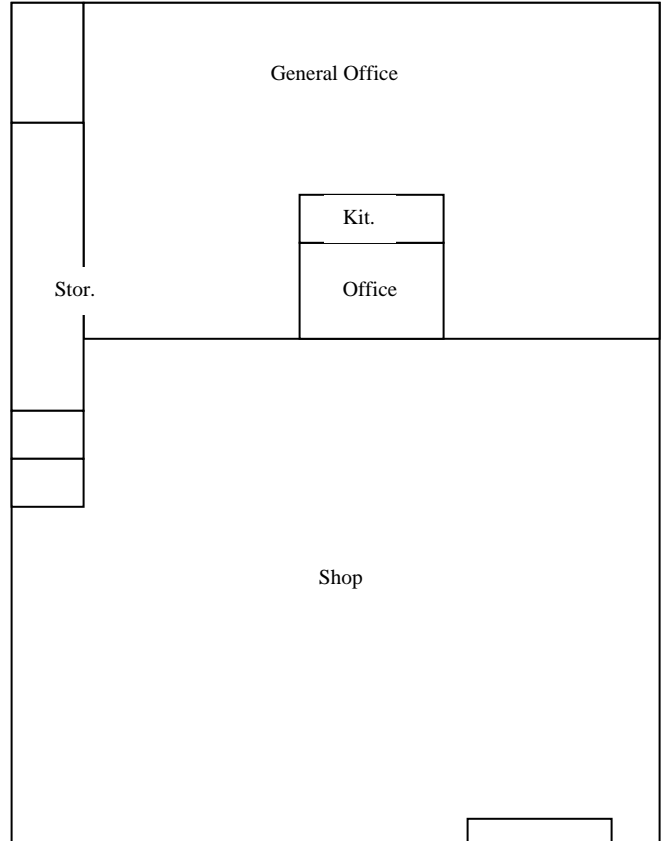

**1,875 Sq. Ft.**  
**25' x 75'**

**MOUND INDUSTRIAL COMMONS**  
**STERLING HEIGHTS, MI**

**3,825 Sq. Ft.**  
**51' x 75'**

**Typical floor plans.**  
**Other layouts also available.**

**2,080 Sq. Ft.**  
**26' x 80'**

**5,050 Sq. Ft.**  
**50.5' x 100'**